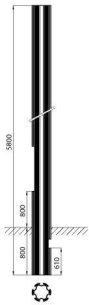

Colour	Graphite grey	Material	Extruded aluminium
Length (mm)	5800	Weight (kg)	28.6
Planting recommended	800 mm	Suitable for	Length underground
Type	Extruded	Total length (m)	5.8
Planting (m)	0.8	Electrocod	240

DIMENSIONAL

PHOTOMETRIC DISTRIBUTION

TECHNICAL SYMBOLOGY