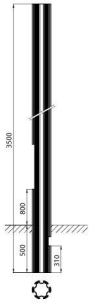

Colour	Graphite grey	Material	Extruded aluminium
Length (mm)	3500	Weight (kg)	17.8
Planting recommended	500 mm	Suitable for	Length underground
Type	Extruded	Total length (m)	3.5
Planting (m)	0.5	Electrocod	240

DIMENSIONAL

PHOTOMETRIC DISTRIBUTION

TECHNICAL SYMBOLOGY