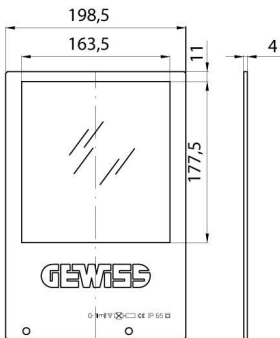

Colored filter (blu, red, green,yellow) for HORUS 1.

Description	Yellow filter	Weight (kg)	
Electrocod	240		0.7

### DIMENSIONAL