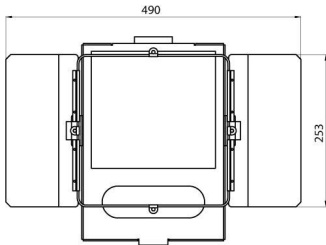

Barn door shutter for Mercury 1.

Description
Electrocod

Barn door shutter
240

Colour

Smoke grey

DIMENSIONAL

PHOTOMETRIC DISTRIBUTION

TECHNICAL SYMBOLOGY