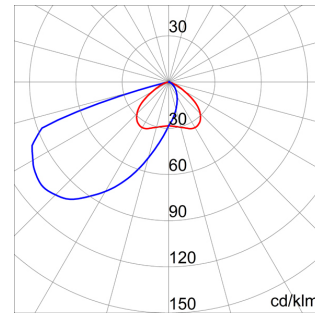

TECHNICAL SYMBOLOGY

IP
IP67

IK
IK10

STANDARDS/APPROVALS