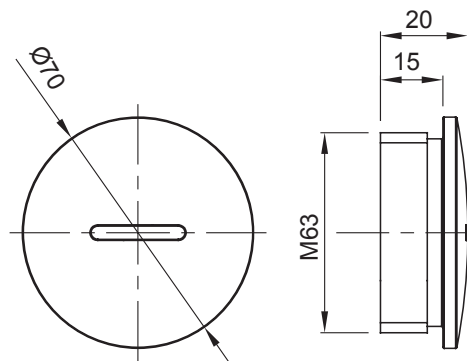

Colour	Grey RAL 7035	IP degree	IP65
Material	Nylon	Pitch	M63
Electrocod	36B		

DIMENSIONAL

TECHNICAL SYMBOLOGY

IP

IP65