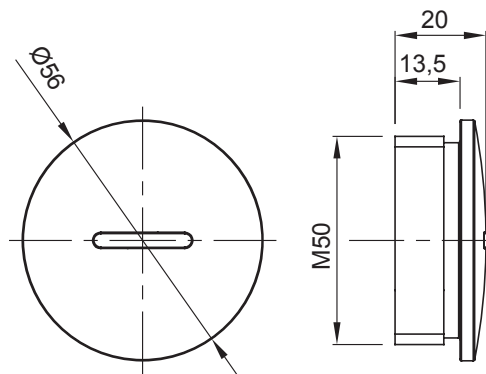

Colour	Grey RAL 7035	IP degree	IP65
Material	Nylon	Pitch	M50
Electrocod	36B		

DIMENSIONAL

TECHNICAL SYMBOLOGY

IP

IP65