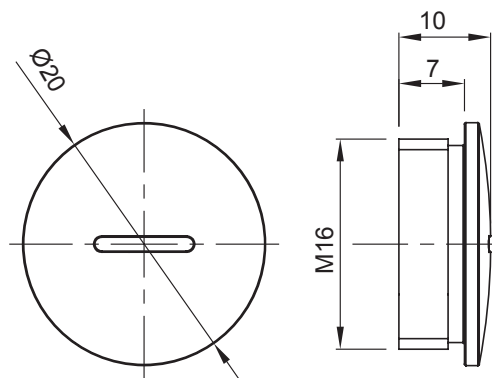

Colour	Grey RAL 7035	IP degree	IP65
Material	Nylon	Pitch	M16
Electrocod	36B		

DIMENSIONAL

TECHNICAL SYMBOLOGY

IP

IP65