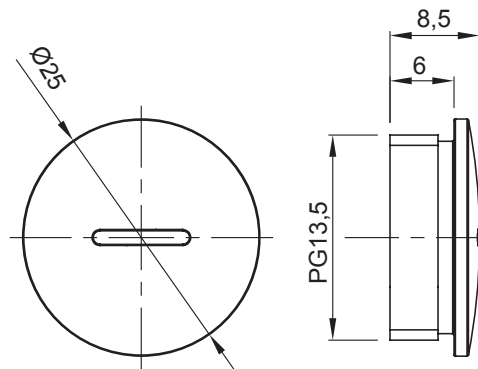

Colour	Grey RAL 7035	IP degree	IP65
Material	Nylon	Pitch	PG13.5
Electrocod	36B		

DIMENSIONAL

TECHNICAL SYMBOLOGY

IP

IP65