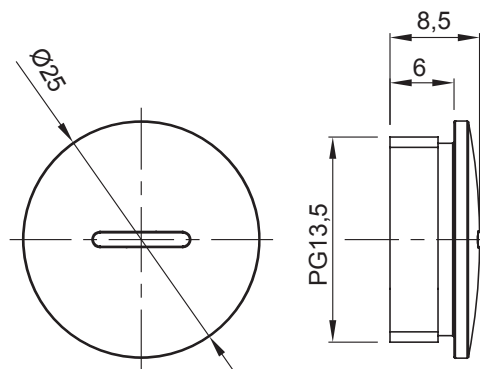

Colour	Grey RAL 7035	IP degree	IP65
Material	Nylon	Pitch	PG13.5
Electrocod	36B		

DIMENSIONAL

TECHNICAL SYMBOLOGY

IP

IP65