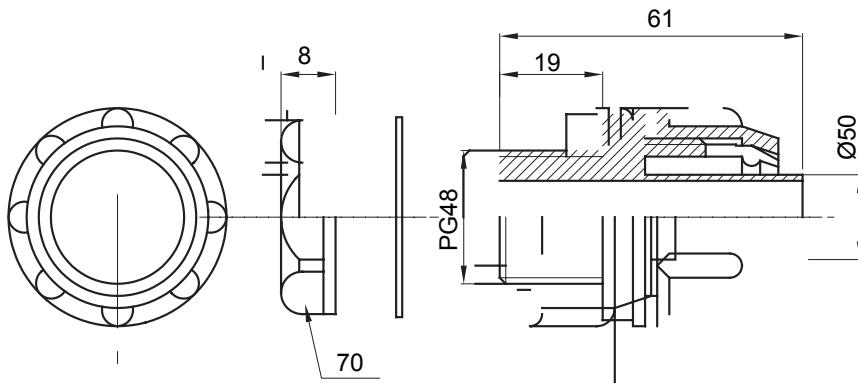

Straight and revolving coupling device for sheath with IP54 protection degree.

Colour	Grey RAL 7035	IP degree	IP54
PG pitch	48	Sheath Ø (mm)	50
Type	Fixed	Electrocod	210

DIMENSIONAL

TECHNICAL SYMBOLOGY

IP