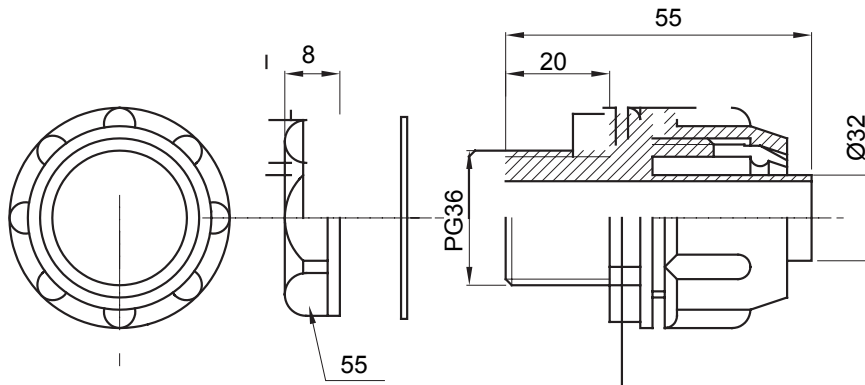

Straight and revolving coupling device for sheath with IP54 protection degree.

Colour	Grey RAL 7035	IP degree	IP54
PG pitch	36	Sheath Ø (mm)	32
Type	Fixed	Electrocod	210

### DIMENSIONAL