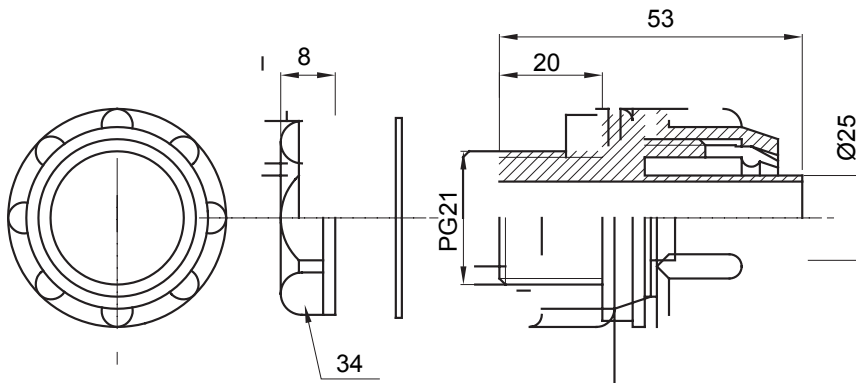

Straight and revolving coupling device for sheath with IP54 protection degree.

Colour	Grey RAL 7035	IP degree	IP54
PG pitch	21	Sheath Ø (mm)	25
Type	Fixed	Electrocod	210

DIMENSIONAL

TECHNICAL SYMBOLOGY

IP