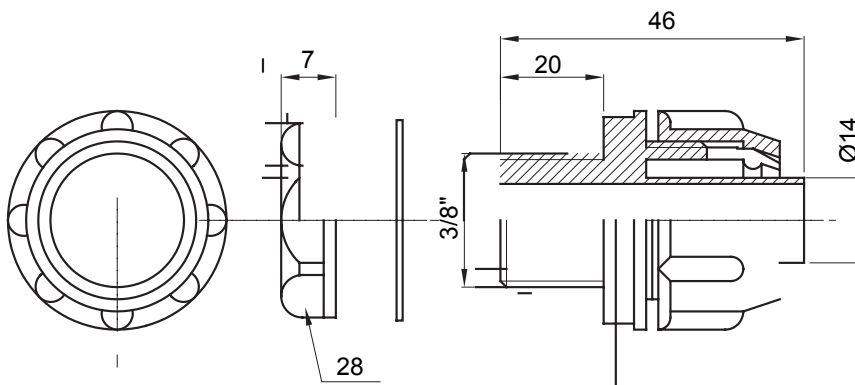

Straight and revolving coupling device for sheath with IP54 protection degree.

Colour	Grey RAL 7035	IP degree	IP54
GAS pitch	1/2"	Sheath Ø (mm)	14
Type	Fixed	Electrocod	210

DIMENSIONAL

TECHNICAL SYMBOLOGY