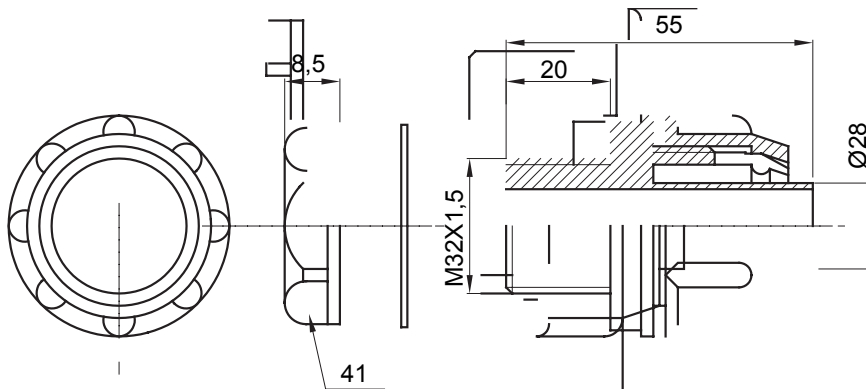

Straight and revolving coupling device for sheath with IP54 protection degree.

Colour	Grey RAL 7035	IP degree	IP54
ISO pitch	M32x1.5	Sheath Ø (mm)	28
Type	Fixed	Electrocod	210

DIMENSIONAL

TECHNICAL SYMBOLOGY