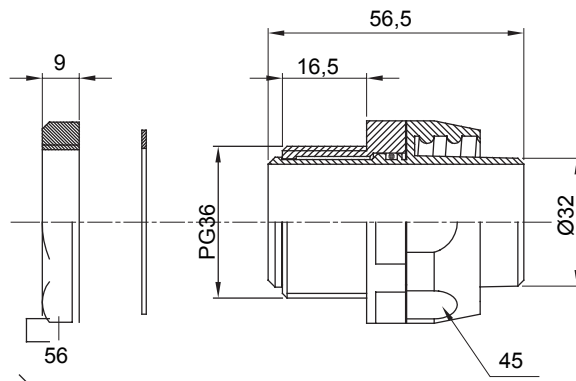

Straight and revolving coupling device for sheath with IP54 protection degree.

Colour	Black RAL 9005	IP degree	IP54
PG pitch	36	Sheath Ø (mm)	32
Type	Revolving	Electrocod	210

DIMENSIONAL

TECHNICAL SYMBOLOGY