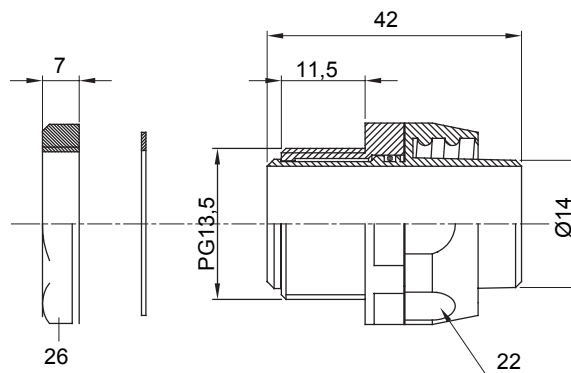

Straight and revolving coupling device for sheath with IP54 protection degree.

Colour	Black RAL 9005	IP degree	IP54
PG pitch	13.5	Sheath Ø (mm)	14
Type	Revolving	Electrocod	210

DIMENSIONAL

TECHNICAL SYMBOLOGY