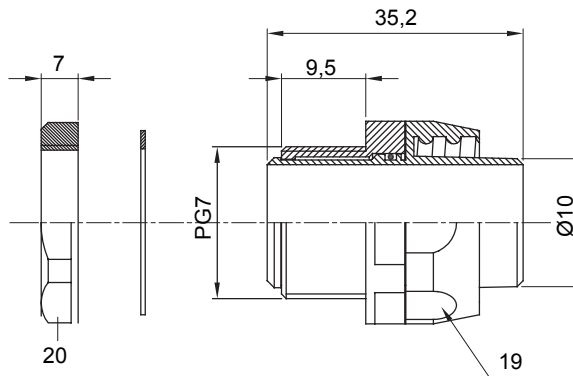

Straight and revolving coupling device for sheath with IP54 protection degree.

Colour	Black RAL 9005	IP degree	IP54
PG pitch	7	Sheath Ø (mm)	10
Type	Revolving	Electrocod	210

DIMENSIONAL

TECHNICAL SYMBOLOGY