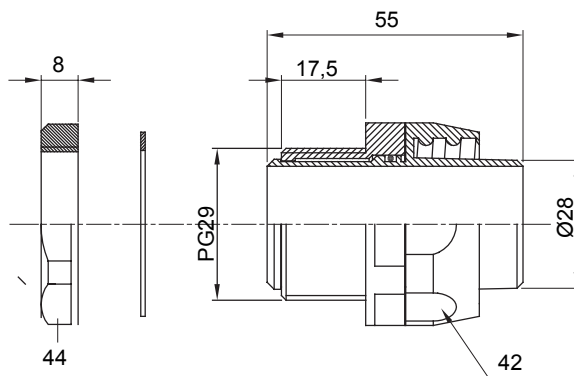

Straight and revolving coupling device for sheath with IP54 protection degree.

Colour	Grey RAL 7035	IP degree	IP54
PG pitch	29	Sheath Ø (mm)	28
Type	Revolving	Electrocod	210

### DIMENSIONAL