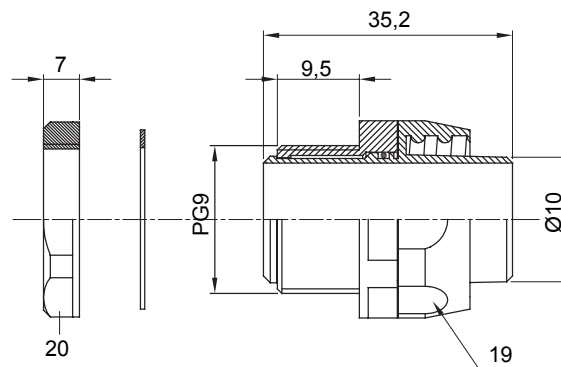

Straight and revolving coupling device for sheath with IP54 protection degree.

Colour	Grey RAL 7035	IP degree	IP54
PG pitch	9	Sheath Ø (mm)	10
Type	Revolving	Electrocod	210

### DIMENSIONAL