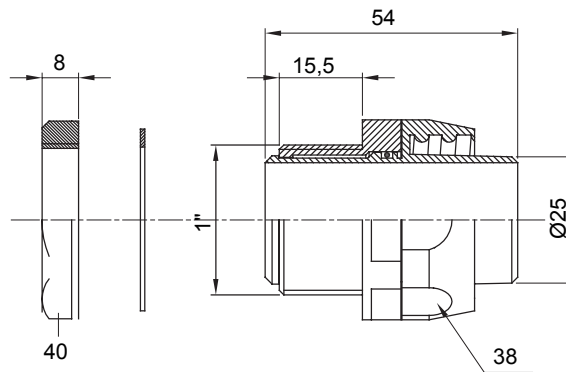

Straight and revolving coupling device for sheath with IP54 protection degree.

Colour	Black RAL 9005	IP degree	IP54
GAS pitch	1"	Sheath Ø (mm)	25
Type	Revolving	Electrocod	210

DIMENSIONAL

TECHNICAL SYMBOLOGY