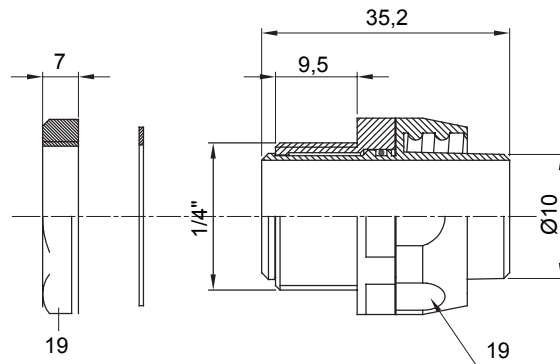

Straight and revolving coupling device for sheath with IP54 protection degree.

Colour	Black RAL 9005	IP degree	IP54
GAS pitch	1/4"	Sheath Ø (mm)	10
Type	Revolving	Electrocod	210

DIMENSIONAL

TECHNICAL SYMBOLOGY