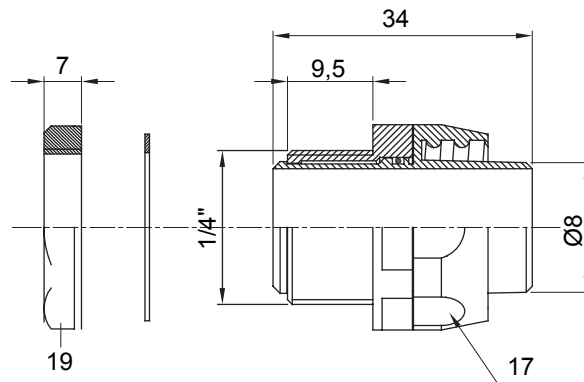

Straight and revolving coupling device for sheath with IP54 protection degree.

Colour	Black RAL 9005	IP degree	IP54
GAS pitch	1/4"	Sheath Ø (mm)	8
Type	Revolving	Electrocod	210

### DIMENSIONAL