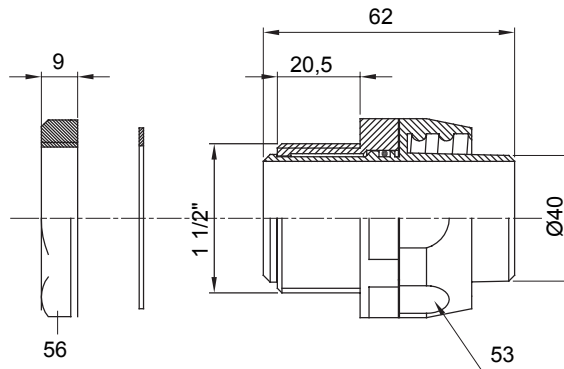

Straight and revolving coupling device for sheath with IP54 protection degree.

Colour	Grey RAL 7035	IP degree	IP54
GAS pitch	1 1/2"	Sheath Ø (mm)	40
Type	Revolving	Electrocod	210

### DIMENSIONAL