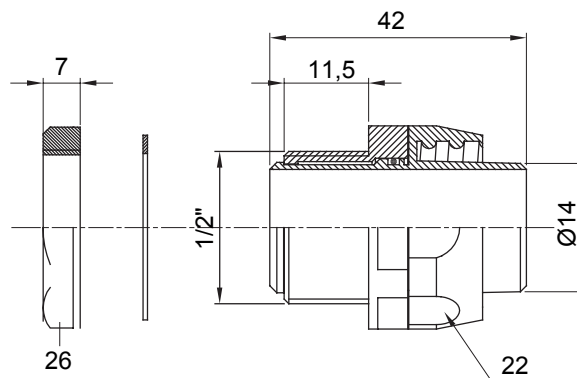

Straight and revolving coupling device for sheath with IP54 protection degree.

Colour	Grey RAL 7035	IP degree	IP54
GAS pitch	1/2"	Sheath Ø (mm)	14
Type	Revolving	Electrocod	210

DIMENSIONAL

TECHNICAL SYMBOLOGY