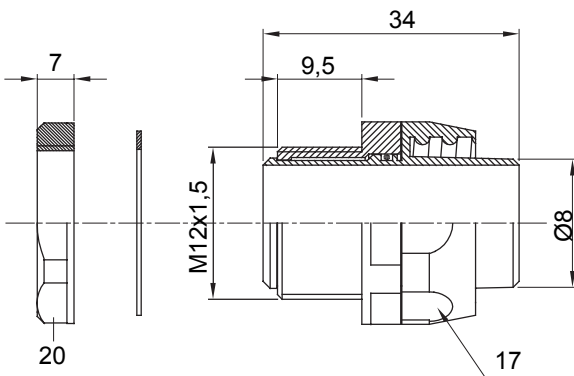

Straight and revolving coupling device for sheath with IP54 protection degree.

Colour	Black RAL 9005	IP degree	IP54
ISO pitch	M 12x1.5	Sheath Ø (mm)	8
Type	Revolving	Electrocod	210

### DIMENSIONAL