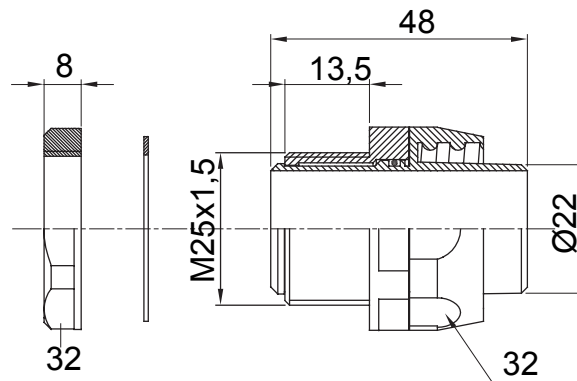

Straight and revolving coupling device for sheath with IP54 protection degree.

| | | | |
|-----------|---------------|---------------|------|
| Colour | Grey RAL 7035 | IP degree | IP54 |
| ISO pitch | M 25x1.5 | Sheath Ø (mm) | 22 |
| Type | Revolving | Electrocod | 210 |

DIMENSIONAL

TECHNICAL SYMBOLOGY

IP

IP54

STANDARDS/APPROVALS