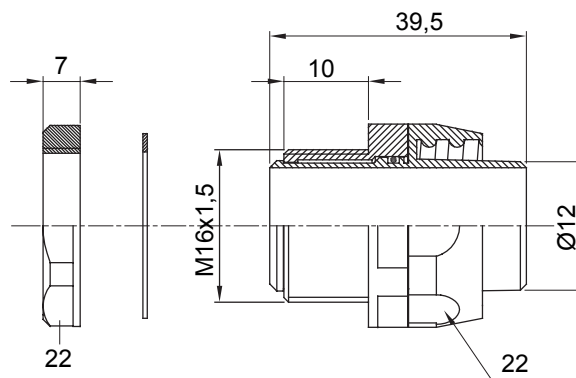

Straight and revolving coupling device for sheath with IP54 protection degree.

Colour	Grey RAL 7035	IP degree	IP54
ISO pitch	M 16x1.5	Sheath Ø (mm)	12
Type	Revolving	Electrocod	210

### DIMENSIONAL