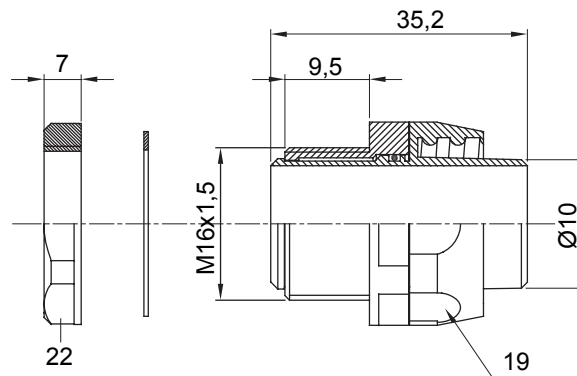

Straight and revolving coupling device for sheath with IP54 protection degree.

Colour	Grey RAL 7035	IP degree	IP54
ISO pitch	M 16x1.5	Sheath Ø (mm)	10
Type	Revolving	Electrocod	210

DIMENSIONAL

TECHNICAL SYMBOLOGY