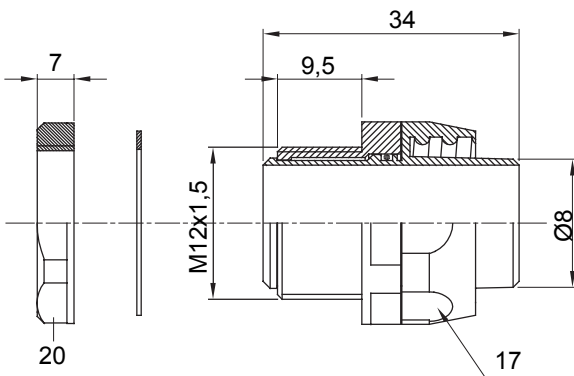

Straight and revolving coupling device for sheath with IP54 protection degree.

Colour	Grey RAL 7035	IP degree	IP54
ISO pitch	M 12x1.5	Sheath Ø (mm)	8
Type	Revolving	Electrocod	210

DIMENSIONAL

TECHNICAL SYMBOLOGY