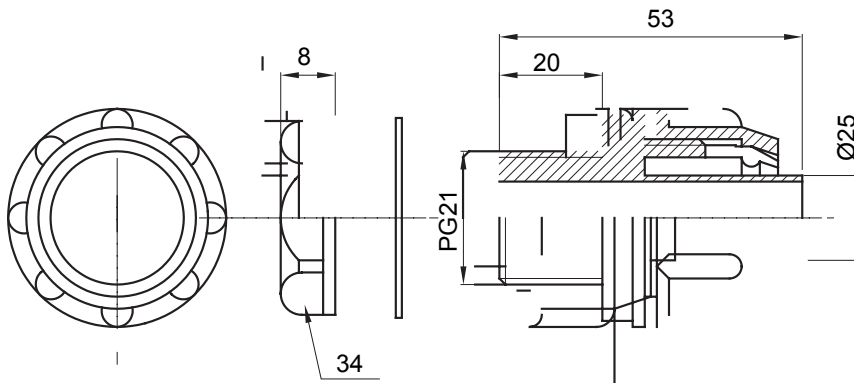

Straight and revolving coupling device for sheath with IP54 protection degree.

Colour	Grey RAL 7035	IP degree	IP54
PG pitch	21	Sheath Ø (mm)	25
Type	Fixed	Electrocod	210

### DIMENSIONAL