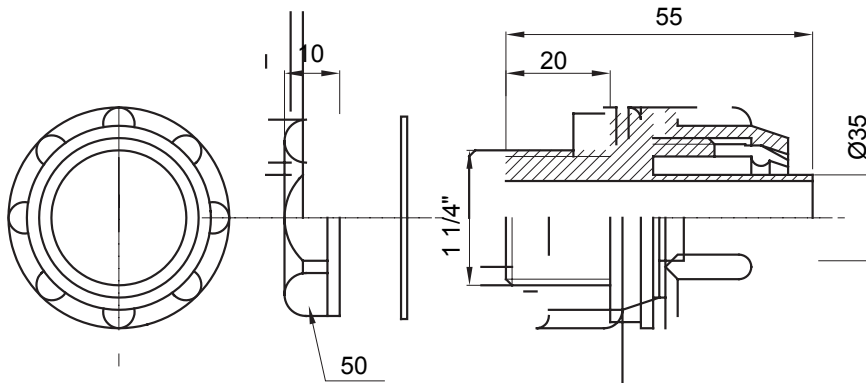

Straight and revolving coupling device for sheath with IP54 protection degree.

Colour	Grey RAL 7035	IP degree	IP54
GAS pitch	1 1/4"	Sheath Ø (mm)	35
Type	Fixed	Electrocod	210

### DIMENSIONAL