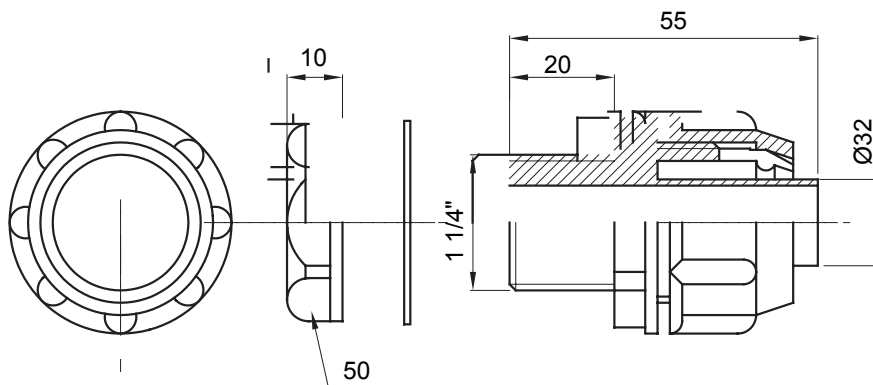

Straight and revolving coupling device for sheath with IP54 protection degree.

Colour	Grey RAL 7035	IP degree	IP54
GAS pitch	1 1/4"	Sheath Ø (mm)	32
Type	Fixed	Electrocod	210

DIMENSIONAL

TECHNICAL SYMBOLOGY