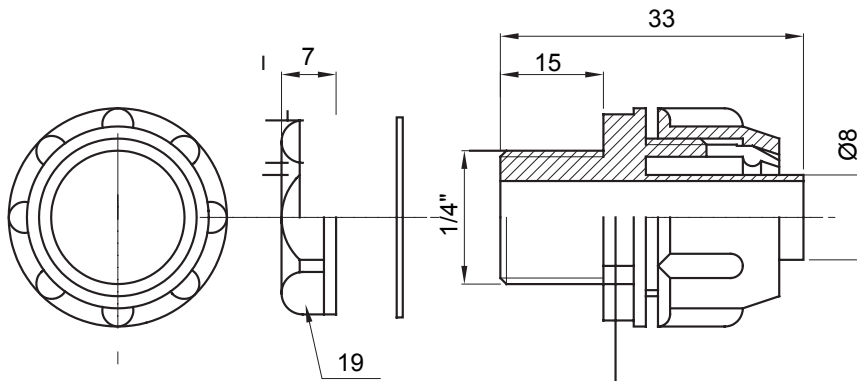

Straight and revolving coupling device for sheath with IP54 protection degree.

Colour	Grey RAL 7035	IP degree	IP54
GAS pitch	1/4"	Sheath Ø (mm)	8
Type	Fixed	Electrocod	210

### DIMENSIONAL