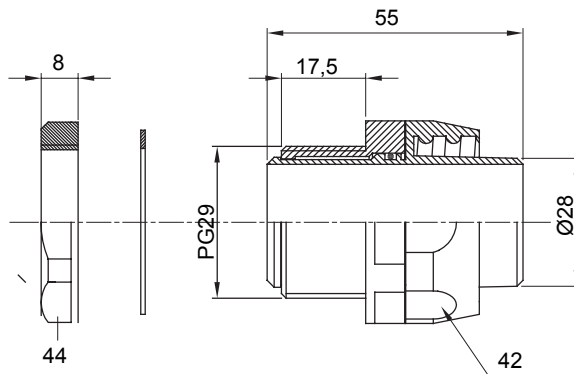

Straight and revolving coupling device for sheath with IP54 protection degree.

Colour	Grey RAL 7035	IP degree	IP54
PG pitch	29	Sheath Ø (mm)	28
Type	Revolving	Electrocod	210

DIMENSIONAL

TECHNICAL SYMBOLOGY