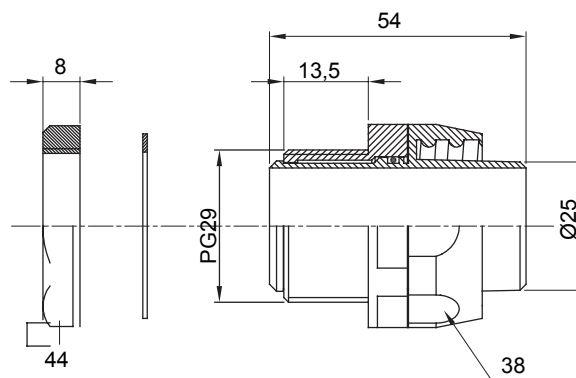

Straight and revolving coupling device for sheath with IP54 protection degree.

Colour	Grey RAL 7035	IP degree	IP54
PG pitch	29	Sheath Ø (mm)	25
Type of pitch	PG29	Type	Revolving
Electrocod	210		

DIMENSIONAL