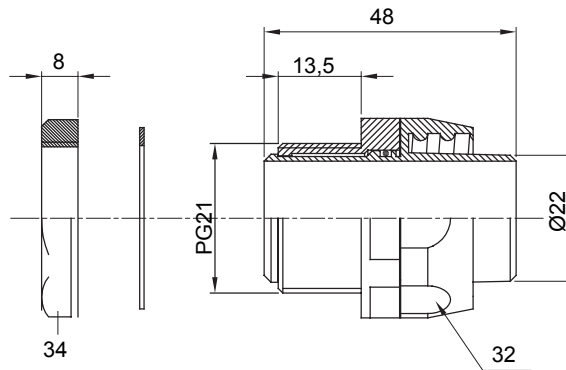

Straight and revolving coupling device for sheath with IP54 protection degree.

Colour	Grey RAL 7035	IP degree	IP54
PG pitch	21	Sheath Ø (mm)	22
Type	Revolving	Electrocod	210

DIMENSIONAL

TECHNICAL SYMBOLOGY