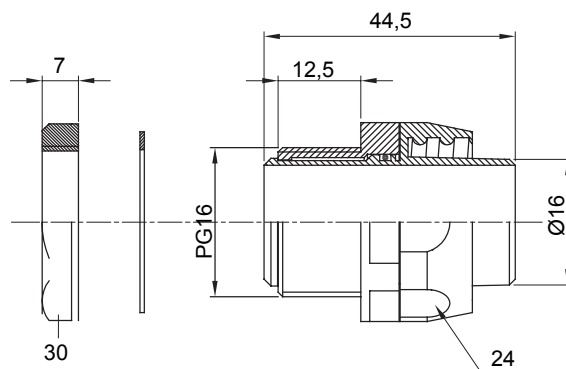

Straight and revolving coupling device for sheath with IP54 protection degree.

Colour	Grey RAL 7035	IP degree	IP54
PG pitch	16	Sheath Ø (mm)	16
Type of pitch	PG16	Type	Revolving
Electrocod	210		

DIMENSIONAL