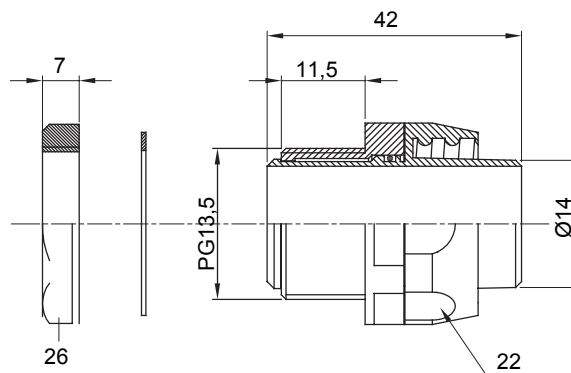

Straight and revolving coupling device for sheath with IP54 protection degree.

Colour	Grey RAL 7035	IP degree	IP54
PG pitch	13.5	Sheath Ø (mm)	14
Type	Revolving	Electrocod	210

DIMENSIONAL

TECHNICAL SYMBOLOGY