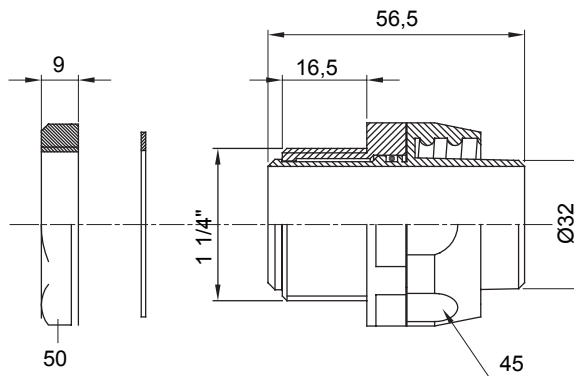

Straight and revolving coupling device for sheath with IP54 protection degree.

Colour	Black RAL 9005	IP degree	IP54
GAS pitch	1 1/4"	Sheath Ø (mm)	32
Type	Revolving	Electrocod	210

DIMENSIONAL

TECHNICAL SYMBOLOGY