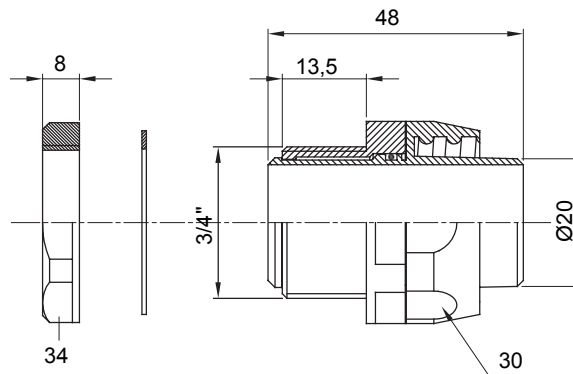

Straight and revolving coupling device for sheath with IP54 protection degree.

Colour	Black RAL 9005	IP degree	IP54
GAS pitch	3/4"	Sheath Ø (mm)	20
Type	Revolving	Electrocod	210

DIMENSIONAL

TECHNICAL SYMBOLOGY