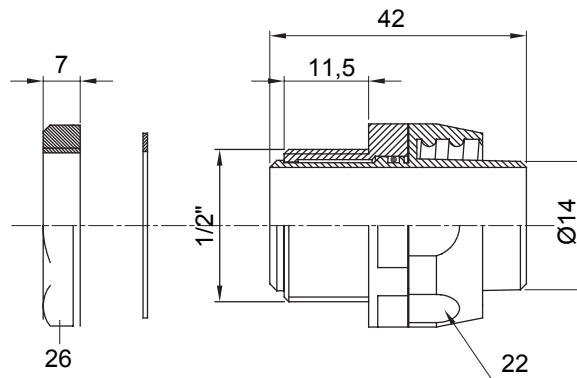

Straight and revolving coupling device for sheath with IP54 protection degree.

Colour	Black RAL 9005	IP degree	IP54
GAS pitch	1/2"	Sheath Ø (mm)	14
Type	Revolving	Electrocod	210

DIMENSIONAL

TECHNICAL SYMBOLOGY