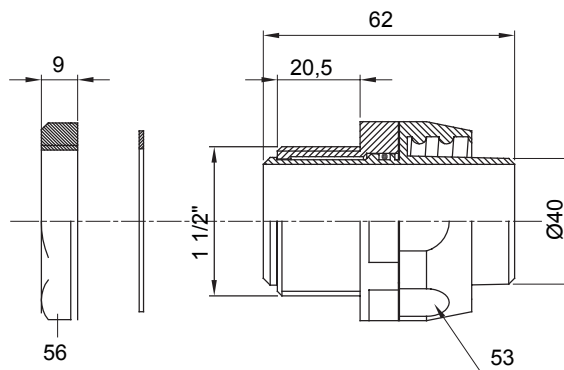

Straight and revolving coupling device for sheath with IP54 protection degree.

Colour	Grey RAL 7035	IP degree	IP54
GAS pitch	1 1/2"	Sheath Ø (mm)	40
Type	Revolving	Electrocod	210

### DIMENSIONAL