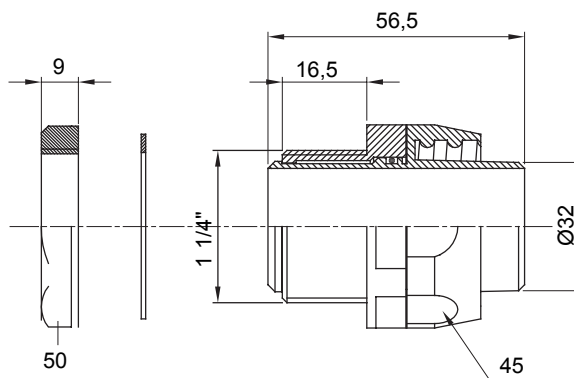

Straight and revolving coupling device for sheath with IP54 protection degree.

Colour	Grey RAL 7035	IP degree	IP54
GAS pitch	1 1/4"	Sheath Ø (mm)	32
Type	Revolving	Electrocod	210

### DIMENSIONAL