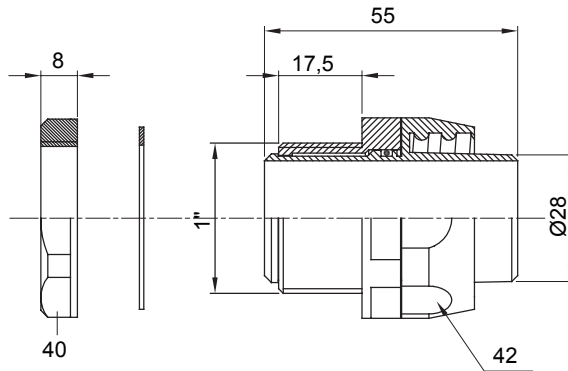

Straight and revolving coupling device for sheath with IP54 protection degree.

Colour	Grey RAL 7035	IP degree	IP54
GAS pitch	1"	Sheath Ø (mm)	28
Type	Revolving	Electrocod	210

### DIMENSIONAL