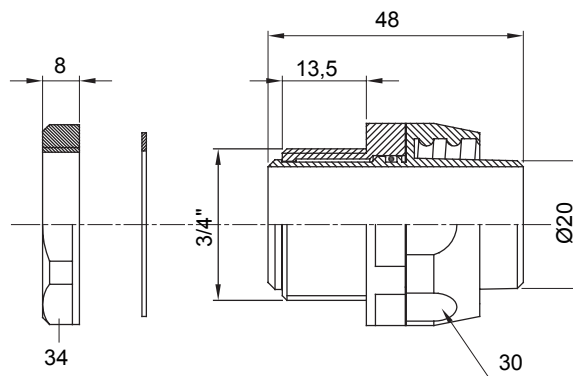

Straight and revolving coupling device for sheath with IP54 protection degree.

Colour	Grey RAL 7035	IP degree	IP54
GAS pitch	3/4"	Sheath Ø (mm)	20
Type	Revolving	Electrocod	210

DIMENSIONAL

TECHNICAL SYMBOLOGY