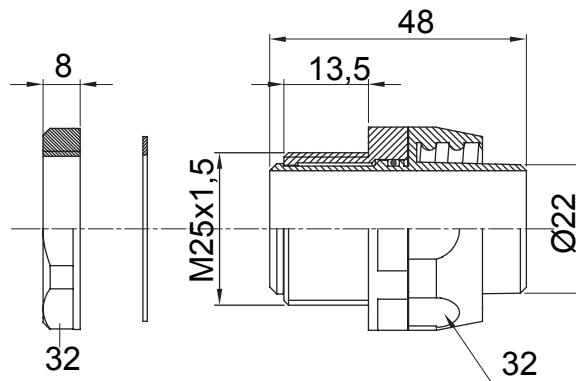

Straight and revolving coupling device for sheath with IP54 protection degree.

Colour	Black RAL 9005	IP degree	IP54
ISO pitch	M 25x1.5	Sheath Ø (mm)	22
Type	Revolving	Electrocod	210

### DIMENSIONAL