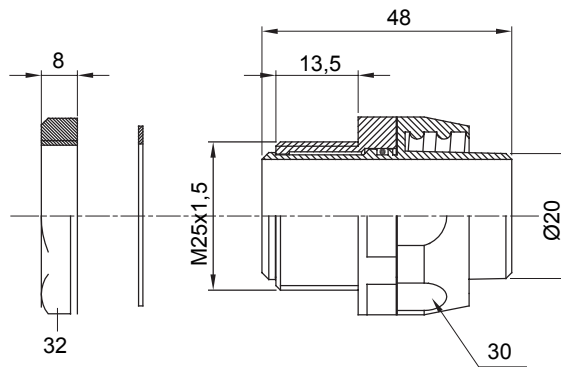

Straight and revolving coupling device for sheath with IP54 protection degree.

Colour	Black RAL 9005	IP degree	IP54
ISO pitch	M 25x1.5	Sheath Ø (mm)	20
Type	Revolving	Electrocod	210

DIMENSIONAL

TECHNICAL SYMBOLOGY