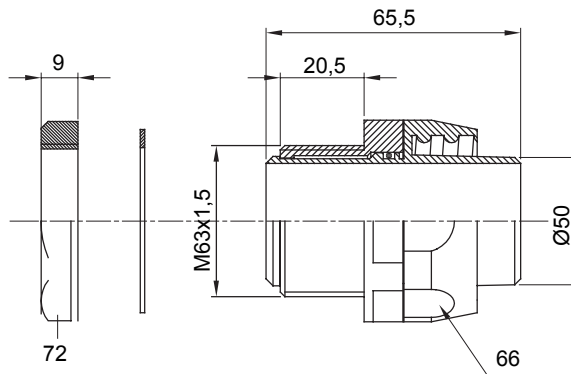

Straight and revolving coupling device for sheath with IP54 protection degree.

Colour	Grey RAL 7035	IP degree	IP54
ISO pitch	M 63x1.5	Sheath Ø (mm)	50
Type	Revolving	Electrocod	210

### DIMENSIONAL