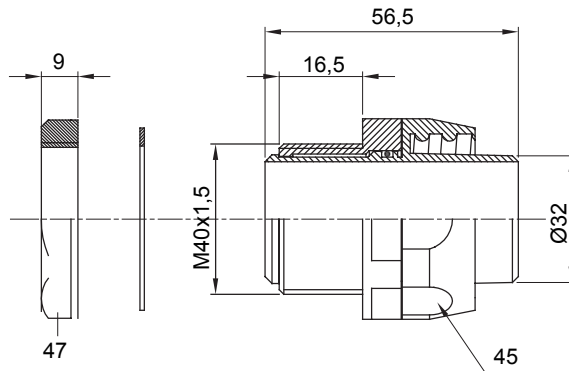

Straight and revolving coupling device for sheath with IP54 protection degree.

Colour	Grey RAL 7035	IP degree	IP54
ISO pitch	M 40x1.5	Sheath Ø (mm)	32
Type of pitch	M40	Type	Revolving
Electrocod	210		

### DIMENSIONAL