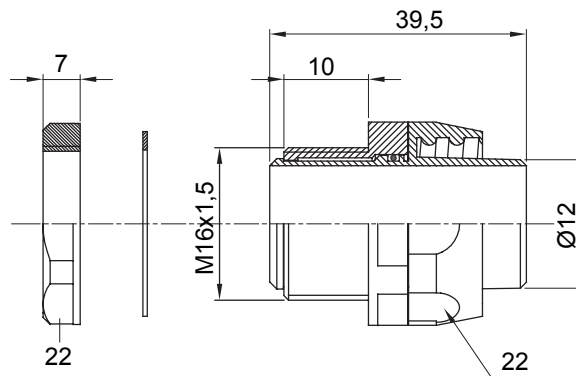

Straight and revolving coupling device for sheath with IP54 protection degree.

Colour	Grey RAL 7035	IP degree	IP54
ISO pitch	M 16x1.5	Sheath Ø (mm)	12
Type	Revolving	Electrocod	210

DIMENSIONAL

TECHNICAL SYMBOLOGY